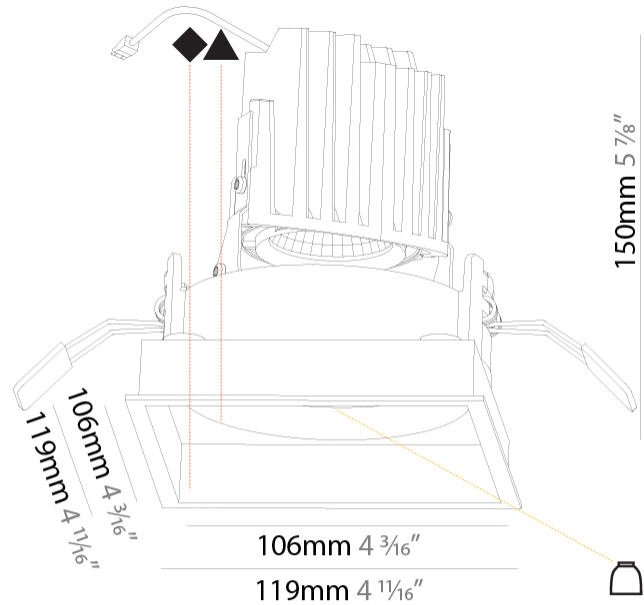

GENERAL

Series: Bioniq
Subseries: Bioniq Square Deep
Brand: Prolicht
Division: Architectural
Mounting Type: Recessed
Mounting Location: Ceiling
Subcategory: Downlight

PHYSICAL

Shape: Square
Length (mm): 119
Length (in): 4 ¹¹ / ₁₆
Width (mm): 119
Width (in): 4 ¹¹ / ₁₆
Depth (mm): 150
Depth (in): 5 ⁷ / ₈
Ceiling Thickness (mm): 10 / 12.5 / 15
Ceiling Thickness (in): 3/8 or 1/2 or 9/16
Min. Recessing Depth (mm): 170
Min. Recessing Depth (in): 6 ¹¹ / ₁₆
Light Distribution: Downlight
Weight (kg): 0.626
Weight (lbs): 1.38
Fixture Finish: SSR / BKV / CWI / CRY / HAB / UFT / ITA / RUA / FTG / MYG / LOD / PUS / FRO / FUP / KIA / POP / BLS / SPG / MEY / GOH / GUM / CHC / COM / ABZ / JAG / OBR / MOS / ROR
Fixture Material: Aluminum Die Cast
Cut-out Measurements: 114mm / 4 1/2" x 114mm / 4 1/2"

LED

Number of LEDs: 1
Color Temperature (°K): 2700 / 3000 / 3500 / 4000
Max. Delivered Lumen (lm): 940 / 980 / 1029 / 1050
Nominal Lumen (lm): 1386 / 1438 / 1511 / 1542
CRI: >90 CRI

OPTICAL

Reflector: 20 / 40 / 60

RATINGS AND CERTIFICATIONS

Certified By: Certified for North American Standards
IP rating: IP20

114 x 114mm
4 1/2" x 4 1/2"

170mm
6 1/4"

10 | 15mm
3/8" | 9/16"

BIONIQ SQUARE DEEP RECESSED

A35368-

PROJECT	
TYPE	
SPECIFIER	
QUANTITY	
DATE	